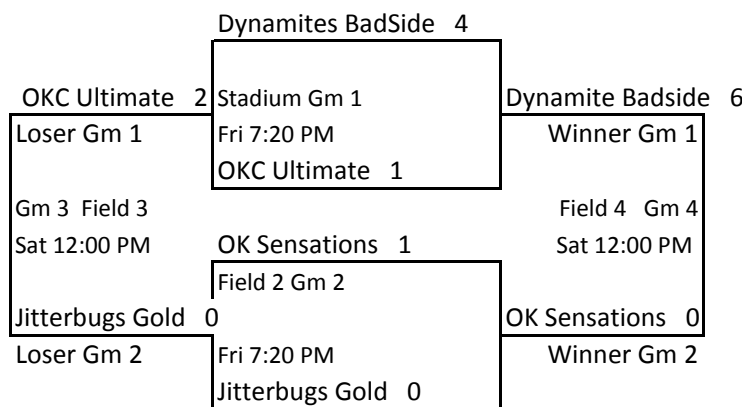

# 18U ASA hall of Fame Spring Break Classic

## Pool Play and Bracket

### Pool A

Winner of Gm 4 is #1 Seed  
 Loser of Gm 4 is #2 Seed  
 Winner of Gm 3 is #3 Seed  
 Loser of Gm 3 is #4 Seed

### Pool B

Winner of Gm 4 is #1 Seed  
 Loser of Gm 4 is #2 Seed  
 Winner of Gm 3 is #3 Seed  
 Loser of Gm 3 is #4 Seed