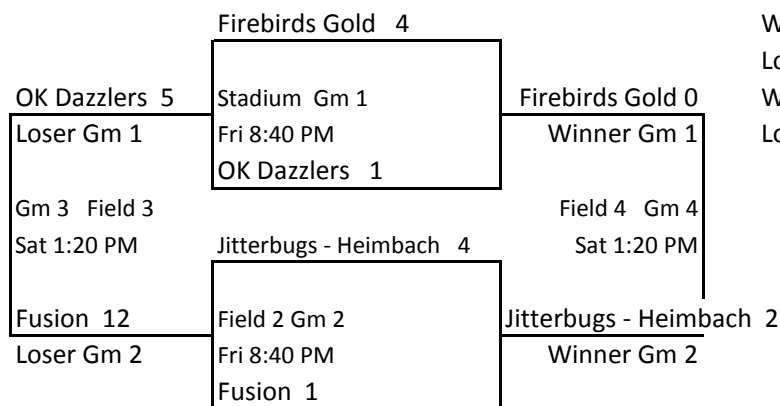

# 18U ASA hall of Fame Spring Break Classic

## Pool Play and Bracket

### Pool A

Winner of Gm 4 is #1 Seed  
 Loser of Gm 4 is #2 Seed  
 Winner of Gm 3 is #3 Seed  
 Loser of Gm 3 is #4 Seed

### Pool B

Winner of Gm 4 is #1 Seed  
 Loser of Gm 4 is #2 Seed  
 Winner of Gm 3 is #3 Seed  
 Loser of Gm 3 is #4 Seed