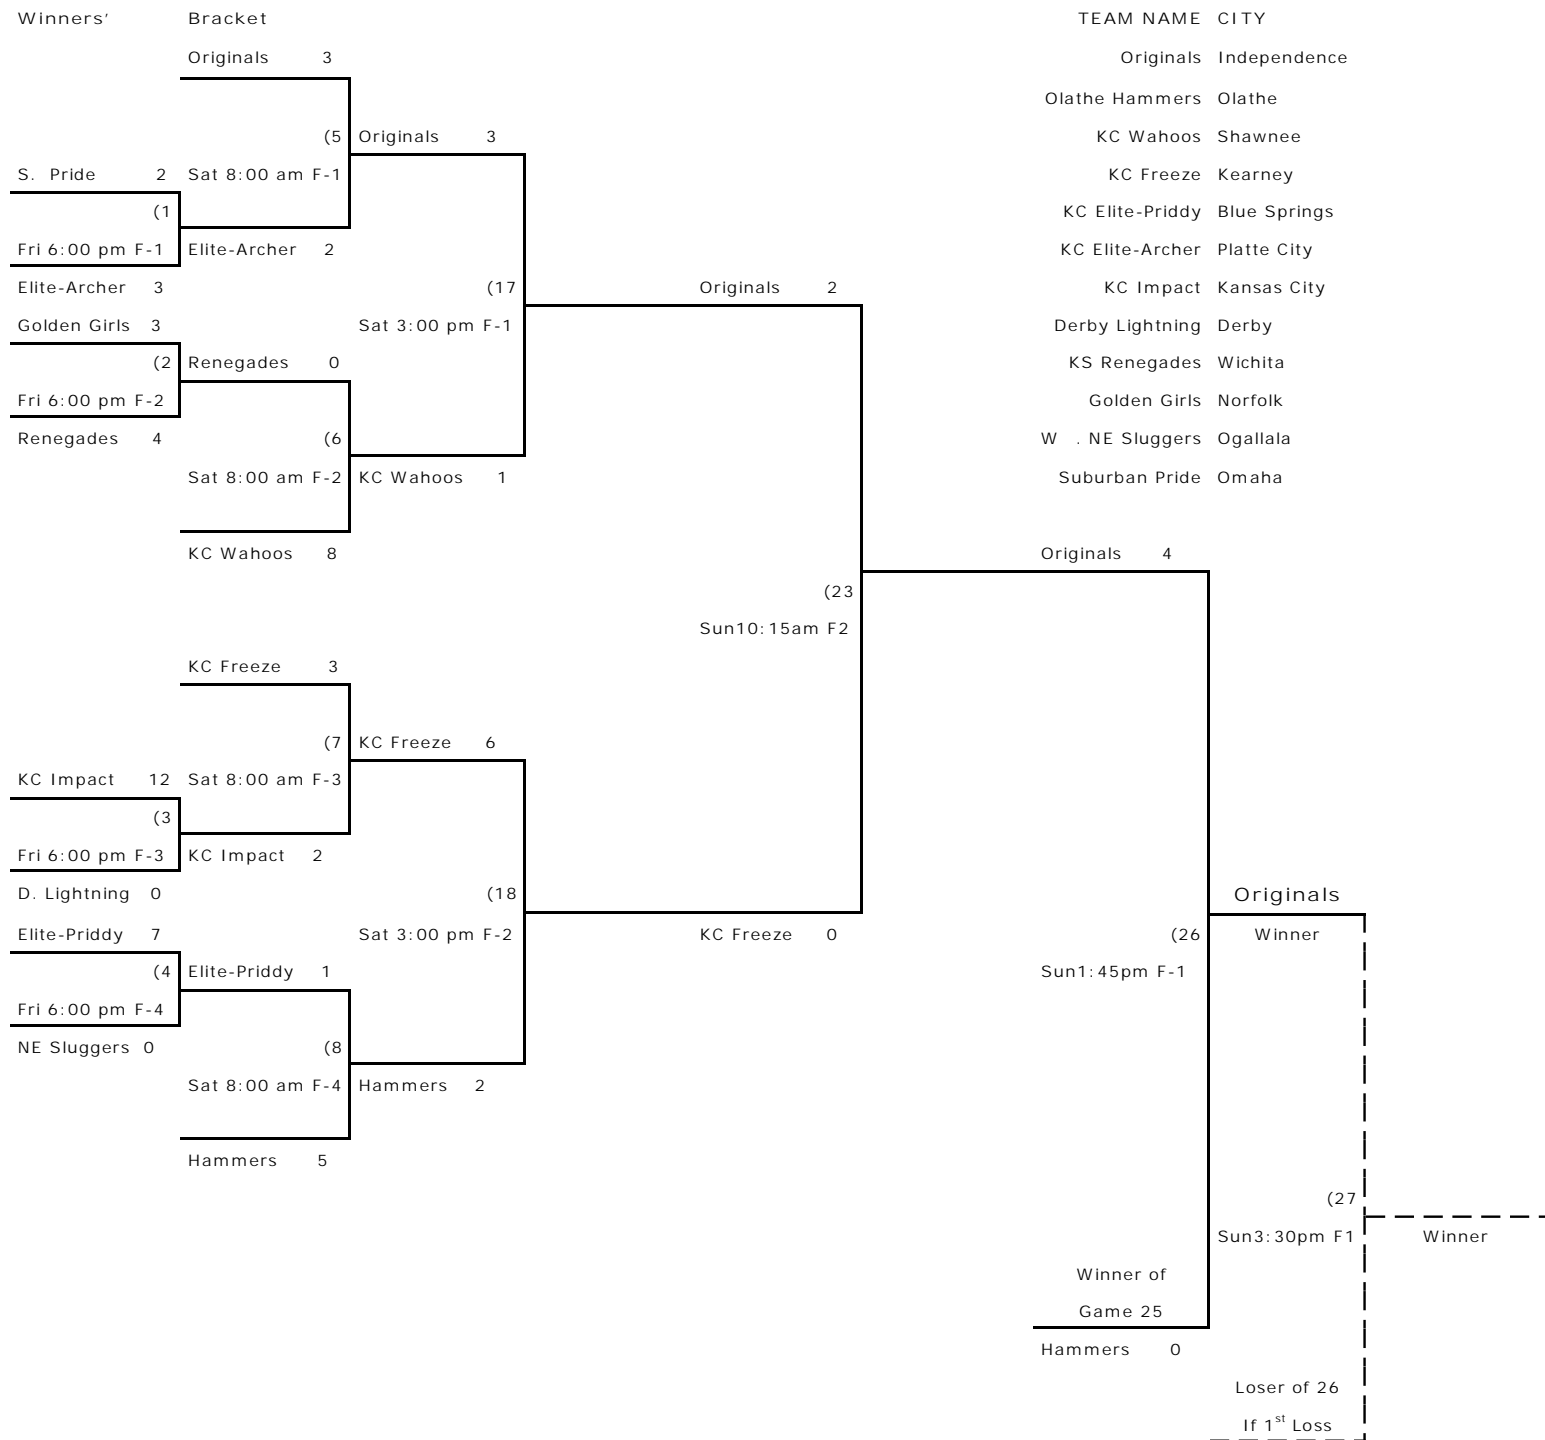

ASA, MID-AMERICA REGION (12)

Girls' 16u Class A Fast Pitch Regional Championship

July 13-15, 2007 - Shawnee County Girls Softball Association, 32nd & SE Westedge Rd. - Topeka, Kansas

ASA 12 Team Three Game Format

ASA, MID-AMERICA REGION (12)

Girls' 16u Class A Fast Pitch Regional Championship

July 13-15, 2007 - Shawnee County Girls Softball Association, 32nd & SE Westedge Rd. - Topeka, Kansas

ASA 12 Team 3 Game Format

Losers' Bracket